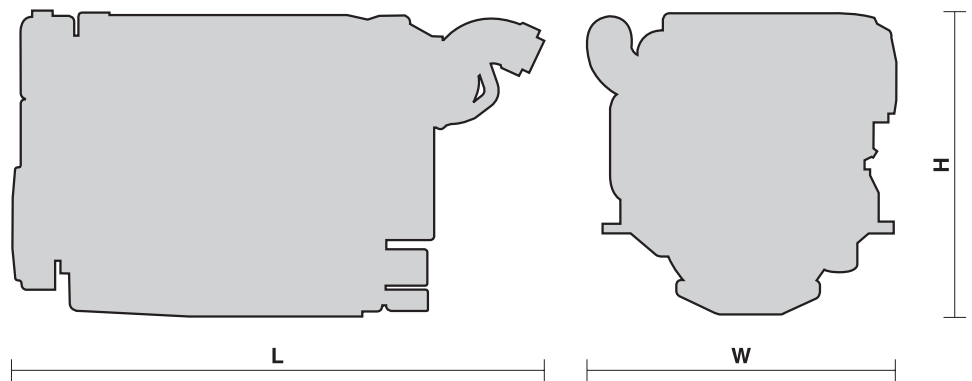

# N67 ENT M45 FOR MARINE APPLICATIONS

Thermodynamic cycle		Diesel 4 stroke - C.R.
Air intake		TAA
Arrangement		6L
Bore x Stroke	mm	104 X 132
Total displacement	l	6.7
Valves per cylinder		4
Cooling		liquid
Direction of rotation (viewed facing flywheel)		CCW

**L** = mm 1333  
**W** = mm 805  
**H** = mm 774  
**Weight** : kg 595