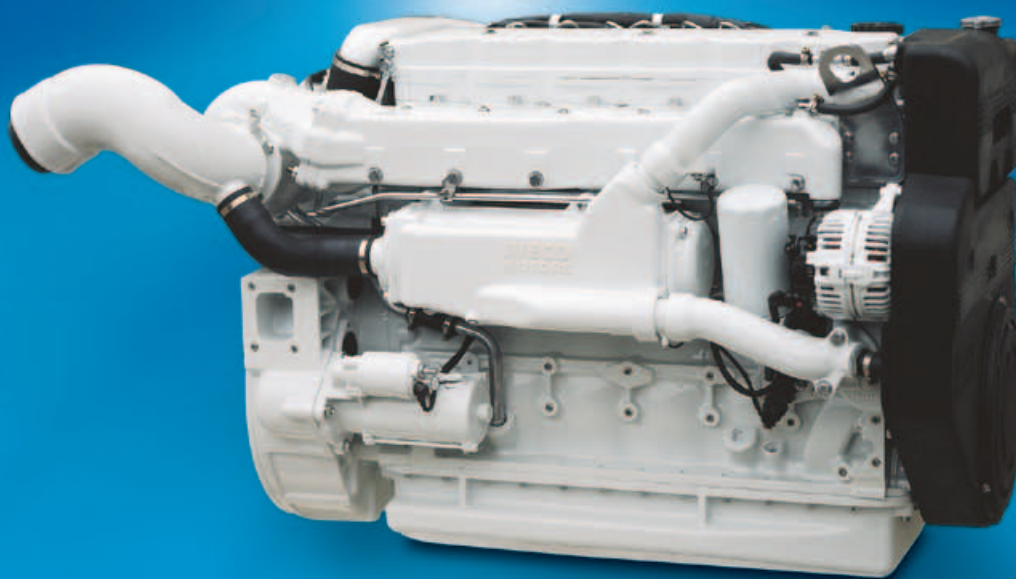

NEF 450

N67 ENT M45

FOR MARINE APPLICATIONS
6 CYLINDERS IN LINE - DIESEL CYCLE
331 kW (450 CV) @ 3000 rpm (A1)
309 kW (420 CV) @ 3000 rpm (A2)
272 kW (370 CV) @ 3000 rpm (B)
258 kW (350 CV) @ 3000 rpm (C)

PRELIMINARY

T E C H N O L O G I C A L E X C E L L E N C E

**IVECO
MOTORS**

FPT
POWERTRAIN TECHNOLOGIES